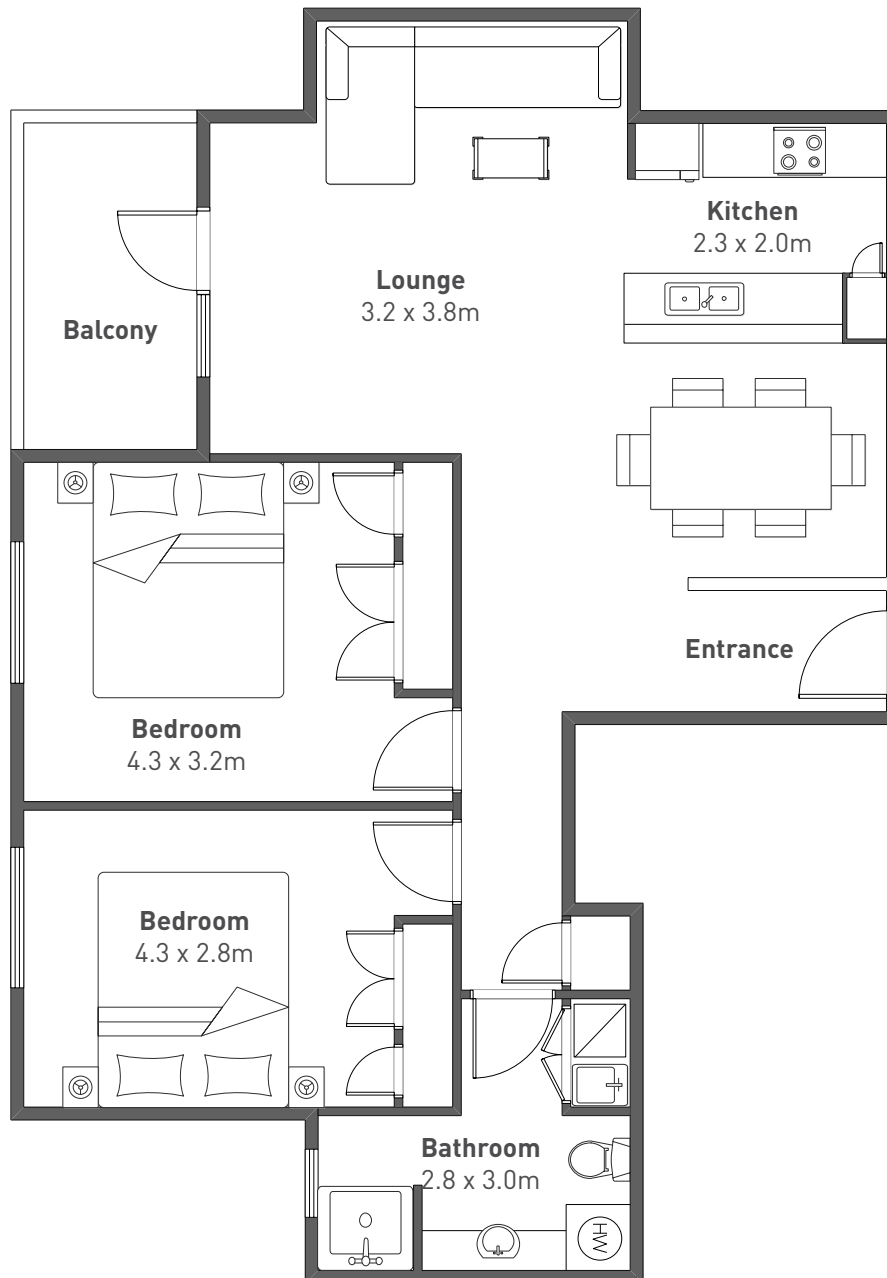

Queens Park Retirement Living

Unit 12 - 2 bedroom

*Floor plan is for marketing purposes and is to be used as a guide only. All efforts have been made to ensure its accuracy at time of print.